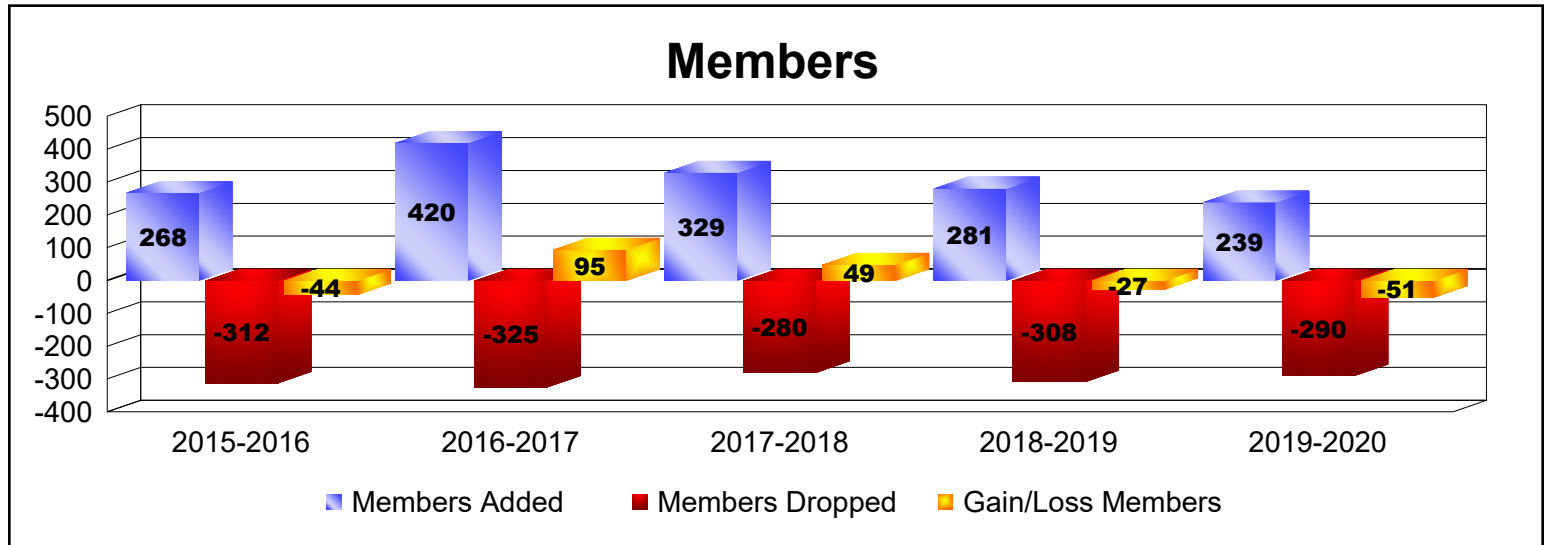

Year	New Clubs	Dropped Clubs	Gain/ Loss Clubs	New Members	Charter Members	Reinstate Members	Transfer Members	Total Member Added	Total Members Dropped	Gain/ Loss Members
2015-2016	2	0	2	207	51	7	3	268	-312	-44
2016-2017	4	-1	3	285	121	7	7	420	-325	95
2017-2018	3	0	3	229	78	17	5	329	-280	49
2018-2019	2	0	2	223	45	5	8	281	-308	-27
2019-2020	1	-1	0	195	26	13	5	239	-290	-51
<b>Average</b>	<b>2</b>	<b>0</b>	<b>2</b>	<b>228</b>	<b>64</b>	<b>10</b>	<b>6</b>	<b>307</b>	<b>-303</b>	<b>4</b>

Year	New Clubs	Dropped Clubs	Gain/ Loss Clubs	New Members	Charter Members	Reinstate Members	Transfer Members	Total Member Added	Total Members Dropped	Gain/ Loss Members
2015-2016	0	0	0	2	0	0	0	2	-1	1
2016-2017	0	0	0	6	0	0	0	6	-3	3
2017-2018	0	0	0	5	0	0	0	5	-3	2
2018-2019	0	0	0	6	0	0	0	6	-1	5
2019-2020	0	0	0	5	0	0	1	6	0	6
<b>Average</b>	<b>0</b>	<b>0</b>	<b>0</b>	<b>5</b>	<b>0</b>	<b>0</b>	<b>0</b>	<b>5</b>	<b>-2</b>	<b>3</b>