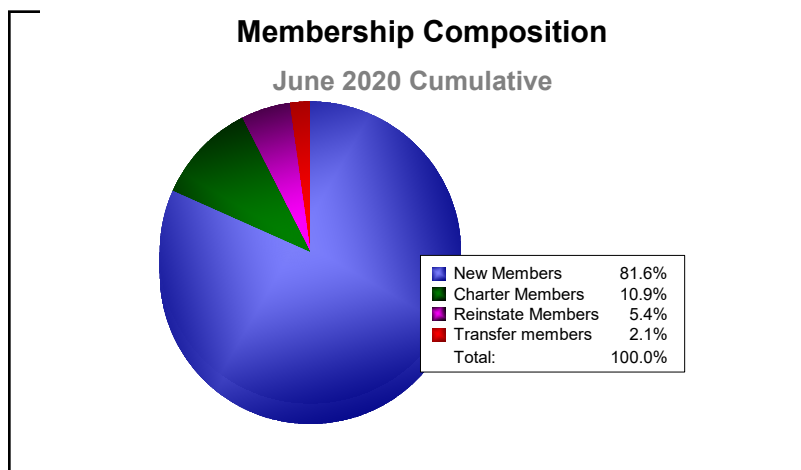

Year	New Clubs	Dropped Clubs	Gain/ Loss Clubs	New Members	Charter Members	Reinstate Members	Transfer Members	Total Member Added	Total Members Dropped	Gain/ Loss Members
2015-2016	2	0	2	207	51	7	3	268	-312	-44
2016-2017	4	-1	3	285	121	7	7	420	-325	95
2017-2018	3	0	3	229	78	17	5	329	-280	49
2018-2019	2	0	2	223	45	5	8	281	-308	-27
2019-2020	1	-1	0	195	26	13	5	239	-290	-51
<b>Average</b>	<b>2</b>	<b>0</b>	<b>2</b>	<b>228</b>	<b>64</b>	<b>10</b>	<b>6</b>	<b>307</b>	<b>-303</b>	<b>4</b>

Year	New Clubs	Dropped Clubs	Gain/ Loss Clubs	New Members	Charter Members	Reinstate Members	Transfer Members	Total Member Added	Total Members Dropped	Gain/ Loss Members
2015-2016	0	0	0	2	0	0	0	2	-1	1
2016-2017	0	0	0	6	0	0	0	6	-3	3
2017-2018	0	0	0	5	0	0	0	5	-3	2
2018-2019	0	0	0	6	0	0	0	6	-1	5
2019-2020	0	0	0	5	0	0	1	6	0	6
<b>Average</b>	<b>0</b>	<b>0</b>	<b>0</b>	<b>5</b>	<b>0</b>	<b>0</b>	<b>0</b>	<b>5</b>	<b>-2</b>	<b>3</b>