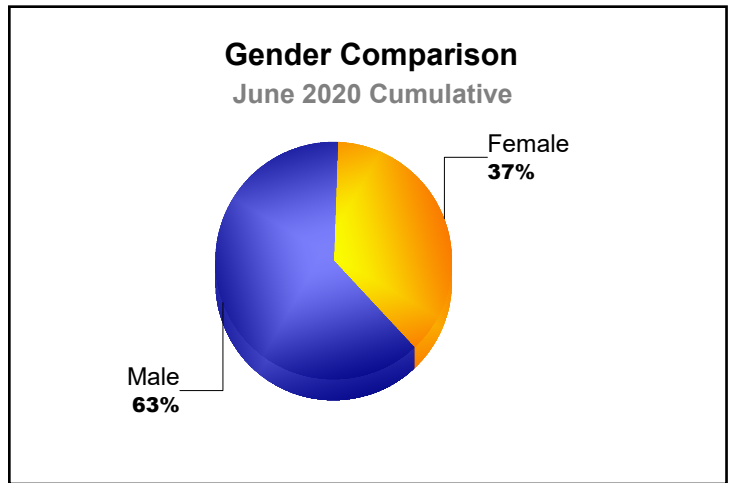

Year	New Clubs	Dropped Clubs	Gain/ Loss Clubs	New Members	Charter Members	Reinstate Members	Transfer Members	Total Member Added	Total Members Dropped	Gain/ Loss Members
2015-2016	2	0	2	207	51	7	3	268	-312	-44
2016-2017	4	-1	3	285	121	7	7	420	-325	95
2017-2018	3	0	3	229	78	17	5	329	-280	49
2018-2019	2	0	2	223	45	5	8	281	-308	-27
2019-2020	1	-1	0	195	26	13	5	239	-290	-51
<b>Average</b>	<b>2</b>	<b>0</b>	<b>2</b>	<b>228</b>	<b>64</b>	<b>10</b>	<b>6</b>	<b>307</b>	<b>-303</b>	<b>4</b>