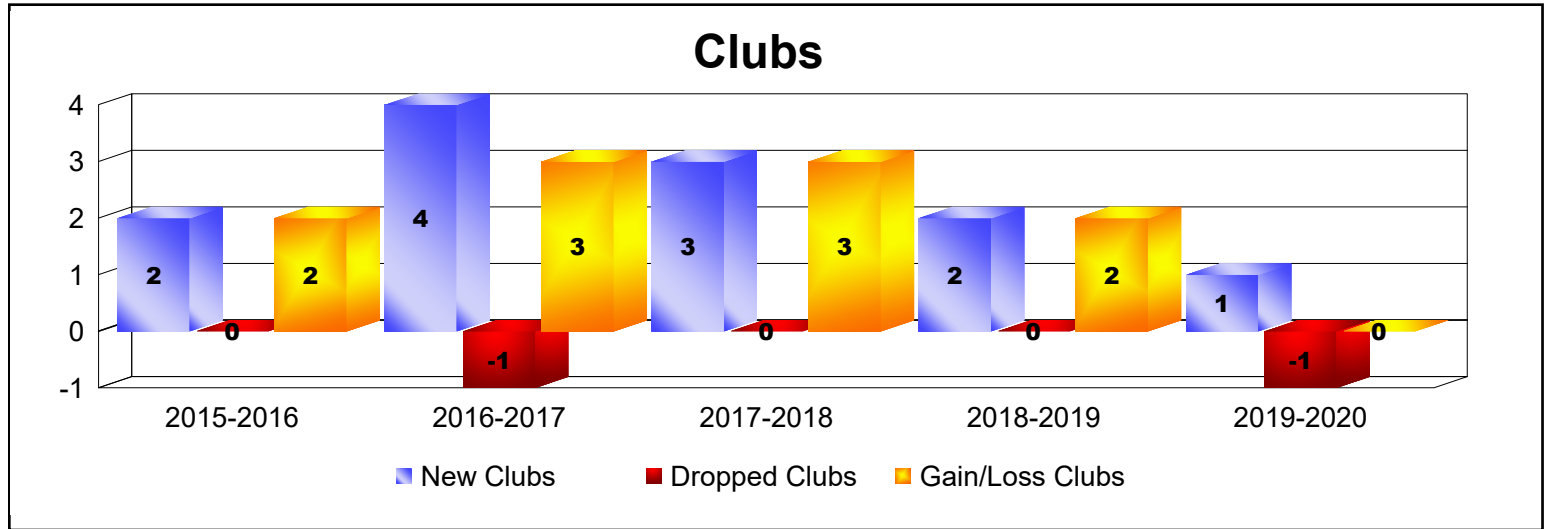

Year	New Clubs	Dropped Clubs	Gain/ Loss Clubs	New Members	Charter Members	Reinstate Members	Transfer Members	Total Member Added	Total Members Dropped	Gain/ Loss Members
2015-2016	2	0	2	207	51	7	3	268	-312	-44
2016-2017	4	-1	3	285	121	7	7	420	-325	95
2017-2018	3	0	3	229	78	17	5	329	-280	49
2018-2019	2	0	2	223	45	5	8	281	-308	-27
2019-2020	1	-1	0	195	26	13	5	239	-290	-51
<b>Average</b>	<b>2</b>	<b>0</b>	<b>2</b>	<b>228</b>	<b>64</b>	<b>10</b>	<b>6</b>	<b>307</b>	<b>-303</b>	<b>4</b>

Year	New Clubs	Dropped Clubs	Gain/ Loss Clubs	New Members	Charter Members	Reinstate Members	Transfer Members	Total Member Added	Total Members Dropped	Gain/ Loss Members
2015-2016	0	0	0	2	0	0	0	2	-1	1
2016-2017	0	0	0	6	0	0	0	6	-3	3
2017-2018	0	0	0	5	0	0	0	5	-3	2
2018-2019	0	0	0	6	0	0	0	6	-1	5
2019-2020	0	0	0	5	0	0	1	6	0	6
<b>Average</b>	<b>0</b>	<b>0</b>	<b>0</b>	<b>5</b>	<b>0</b>	<b>0</b>	<b>0</b>	<b>5</b>	<b>-2</b>	<b>3</b>